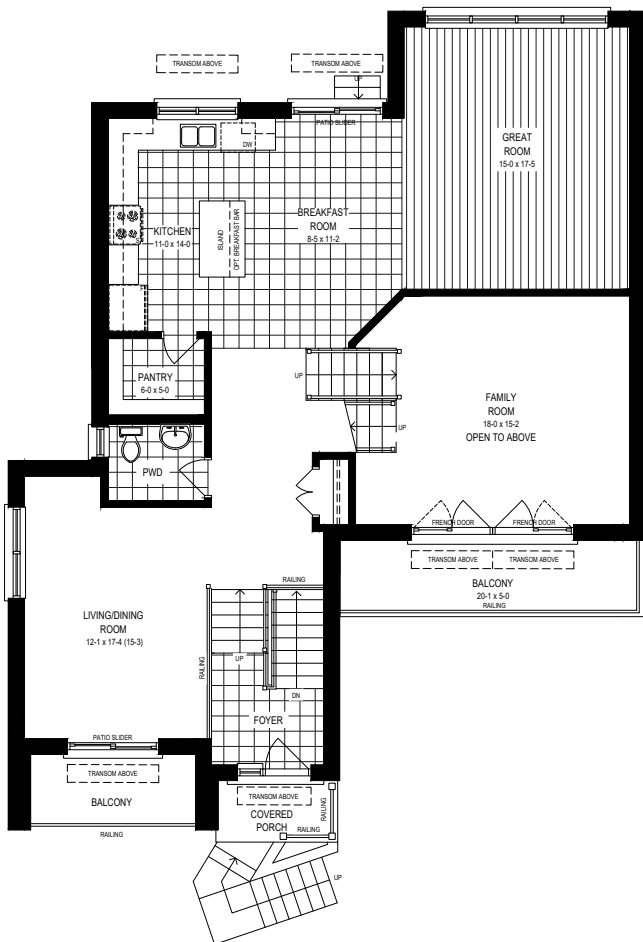

# LOT - 3 PREMIUM CUSTOM Move In Ready in 120 Days

3+ 2.5 3,012 SQ.FT.

## DESIGNER UPGRADES CHOOSE YOUR FINISHES

- 8' high doors in front entry, Main and Second Floors
- Garage Man Door
- Full Lower Level height with Three-piece Rough-in
- Oak stairs from Main to Second Floor with Victorian Oak Posts
- 200 AMP panel
- Air Conditioner unit
- Pot-lights in throughout Main Floor and Exterior
- Electric Linear Fireplace in Great Room
- Quartz countertops, Standard fridge build-out with deep upper cabinet above and LED Kitchen valance lighting in Kitchen
- Freestanding Bathtub in Luxury Ensuite
- Additional bathroom sink in Luxury Ensuite and Shared Bath
- Tiled shower with tiled base and frameless glass door in Luxury Ensuite and Secondary Ensuite

## MAIN FLOOR INCLUDES 9' CEILINGS

## SECOND FLOOR INCLUDES 9' CEILINGS