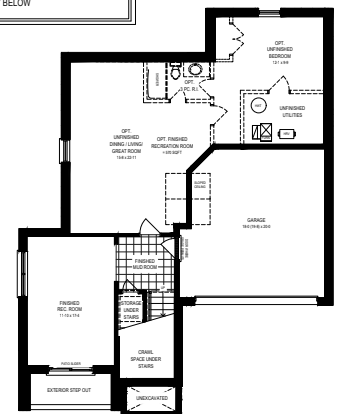

LOWER LEVEL

Artist's concept only. Construction of dwelling may not be exactly as shown. Some features shown may be optional extras at additional cost. Exterior elevations, renderings or sketches are subject to architectural controls, the availability of materials to the vendor during the construction of the dwelling, and site conditions. Some windows shown on side elevations may not be available due to the applicable side yard setback. Accordingly, all details, dimensions, treatments, specifications and features shown may be changed by the vendor, the municipality, the developer or the vendor's control architect, in their sole and unlettered discretion at any time without notice. Traditional Floorplans are shown. Dimensions, Specifications, layouts, window sizes are approximate only, these items may vary, and are subject to change as provided in the Agreement of Purchase and Sale. All measurements are representational, square footage varies according to architectural style. Plans may be reversed. For additional Legal information, please refer to Losani Homes Pronto website page. E. & O. E. MARCH 19, 2025 4:03 PM