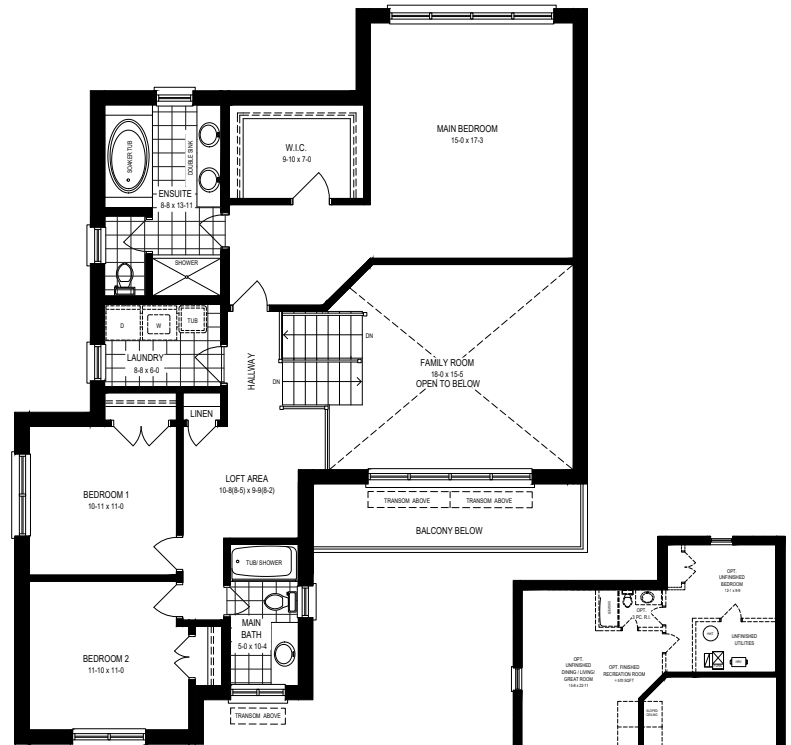

SECOND FLOOR INCLUDES 9' CEILINGS