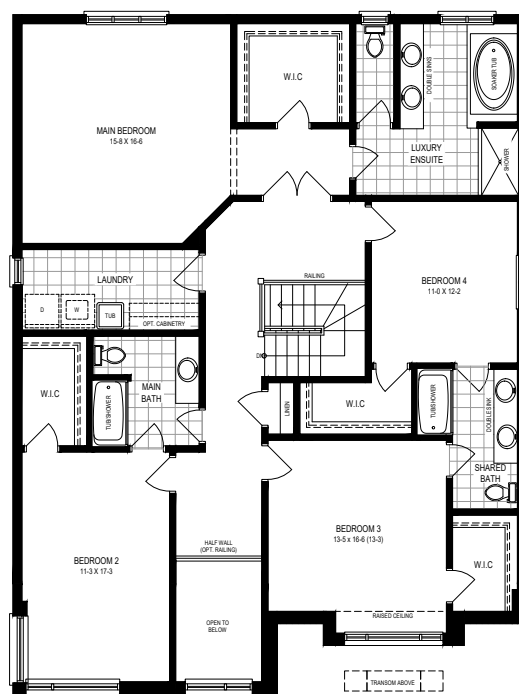

BRANTWEST

LOT-243

46' CORSICA MODERN

Move In Ready in 120 Days

4 BDR — 3.5 BATH — 3,259 SQ.FT.

DESIGNER UPGRADES CHOOSE YOUR FINISHES

- 8' Garage Man Door and Main Floor interior doors
- Lower Level with increased width windows, and a Three-piece Rough-in
- Oak Stairs from Main Floor to Second Floor, includes 4" Oak posts and metal knuckle spindles
- Pot-lights in Great Room, Kitchen and Exterior
- Luxury Ensuite and Shared Bath with double sink vanity
- Luxury Ensuite Shower upgrade to frameless glass door, tiled walls with shower niche and acrylic base
- Angled upper corner cabinets in Kitchen and Deeper upper cabinet over fridge with two gables
- Microwave shelf with electrical in upper cabinet beside fridge
- Provision above stove for future installation of a Chimney style hood fan by Homeowner
- Quartz counter-tops in Kitchen with under-mount sink

LOWER LEVEL

MAIN FLOOR

SECOND FLOOR

Artist's concept only. Construction of dwelling may not be exactly as shown. Some features shown may be optional extras at additional cost. Exterior elevations, renderings or sketches are subject to architectural controls, the availability of materials to the vendor during the construction of the dwelling, and site conditions. Some windows shown on side elevations may not be available due to the applicable side yard setback. Accordingly, all details, dimensions, treatments, specifications and features shown may be changed by the vendor, the municipality, the developer or the vendor's control architect, in their sole and unfettered discretion at any time without notice. Dimensions, Specifications, layouts, window sizes are approximate only, these items may vary, and are subject to change as provided in the Agreement of Purchase and Sale. All measurements are representational, square footage varies according to architectural style. Plans may be reversed. For additional Legal information, please refer to Losani Homes Pronto website page. E. & O. E. MARCH 19, 2025 4:03 PM