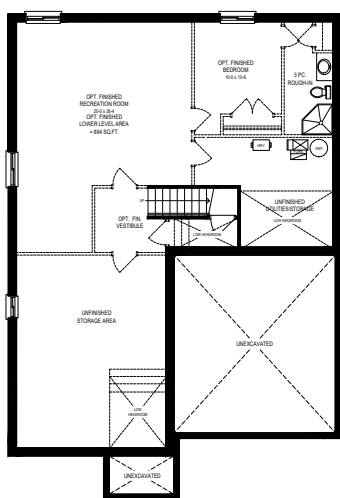

BRANTWEST

LOT-243

46' CORSICA MODERN

Move In Ready in 120 Days

4 BDR — 3.5 BATH — 3,259 SQ.FT.

DESIGNER UPGRADES CHOOSE YOUR FINISHES

- 8' Garage Man Door and Main Floor interior doors
- Lower Level with increased width windows, and a Three-piece Rough-in
- Oak Stairs from Main Floor to Second Floor, includes 4" Oak posts and metal knuckle spindles
- Pot-lights in Great Room, Kitchen and Exterior
- Luxury Ensuite and Shared Bath with double sink vanity
- Luxury Ensuite Shower upgrade to frameless glass door, tiled walls with shower niche and acrylic base
- Angled upper corner cabinets in Kitchen and Deeper upper cabinet over fridge with two gables
- Microwave shelf with electrical in upper cabinet beside fridge
- Provision above stove for future installation of a Chimney style hood fan by Homeowner
- Quartz counter-tops in Kitchen with under-mount sink

LOWER LEVEL

MAIN FLOOR

SECOND FLOOR

Artist's concept only. Construction of dwelling may not be exactly as shown. Some features shown may be optional extras at additional cost. Exterior elevations, renderings or sketches are subject to architectural controls, the availability of materials to the vendor during the construction of the dwelling, and site conditions. Some windows shown on side elevations may not be available due to the applicable side yard setback. Accordingly, all details, dimensions, treatments, specifications and features shown may be changed by the vendor, the municipality, the developer or the vendor's control architect, in their sole and unfettered discretion at any time without notice. Dimensions, Specifications, layouts, window sizes are approximate only, these items may vary, and are subject to change as provided in the Agreement of Purchase and Sale. All measurements are representational, square footage varies according to architectural style. Plans may be reversed. For additional Legal information, please refer to Losani Homes Pronto website page. E. & O. E. MARCH 19, 2025 4:03 PM