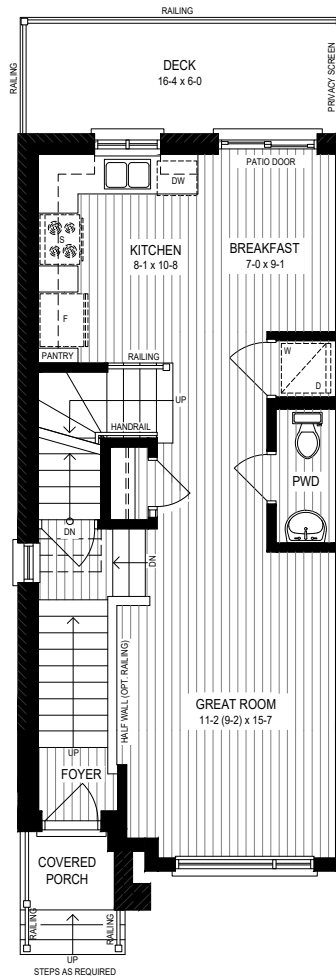

## 16' ESPRIT CUSTOM END

Move In Ready in 120 Days

3 — 2.5 — 1,344 SQ.FT.

### GROUND FLOOR

### MAIN FLOOR

### SECOND FLOOR