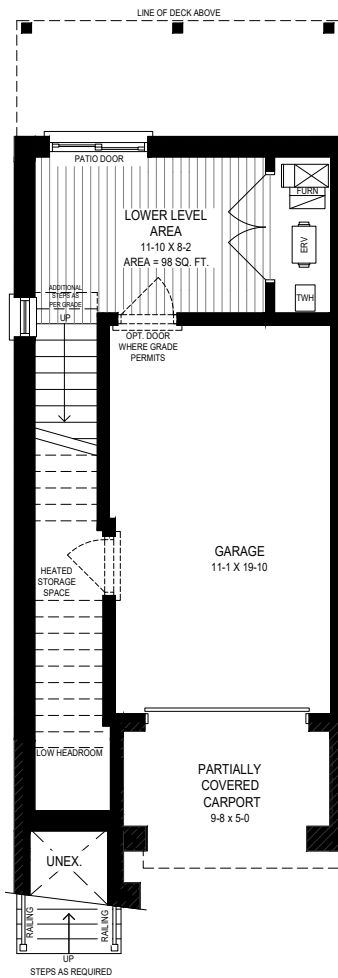

## 16' ESPRIT CUSTOM END

Move In Ready in 120 Days

3 — 2.5 — 1,344 SQ.FT.

### GROUND FLOOR

### MAIN FLOOR

### SECOND FLOOR