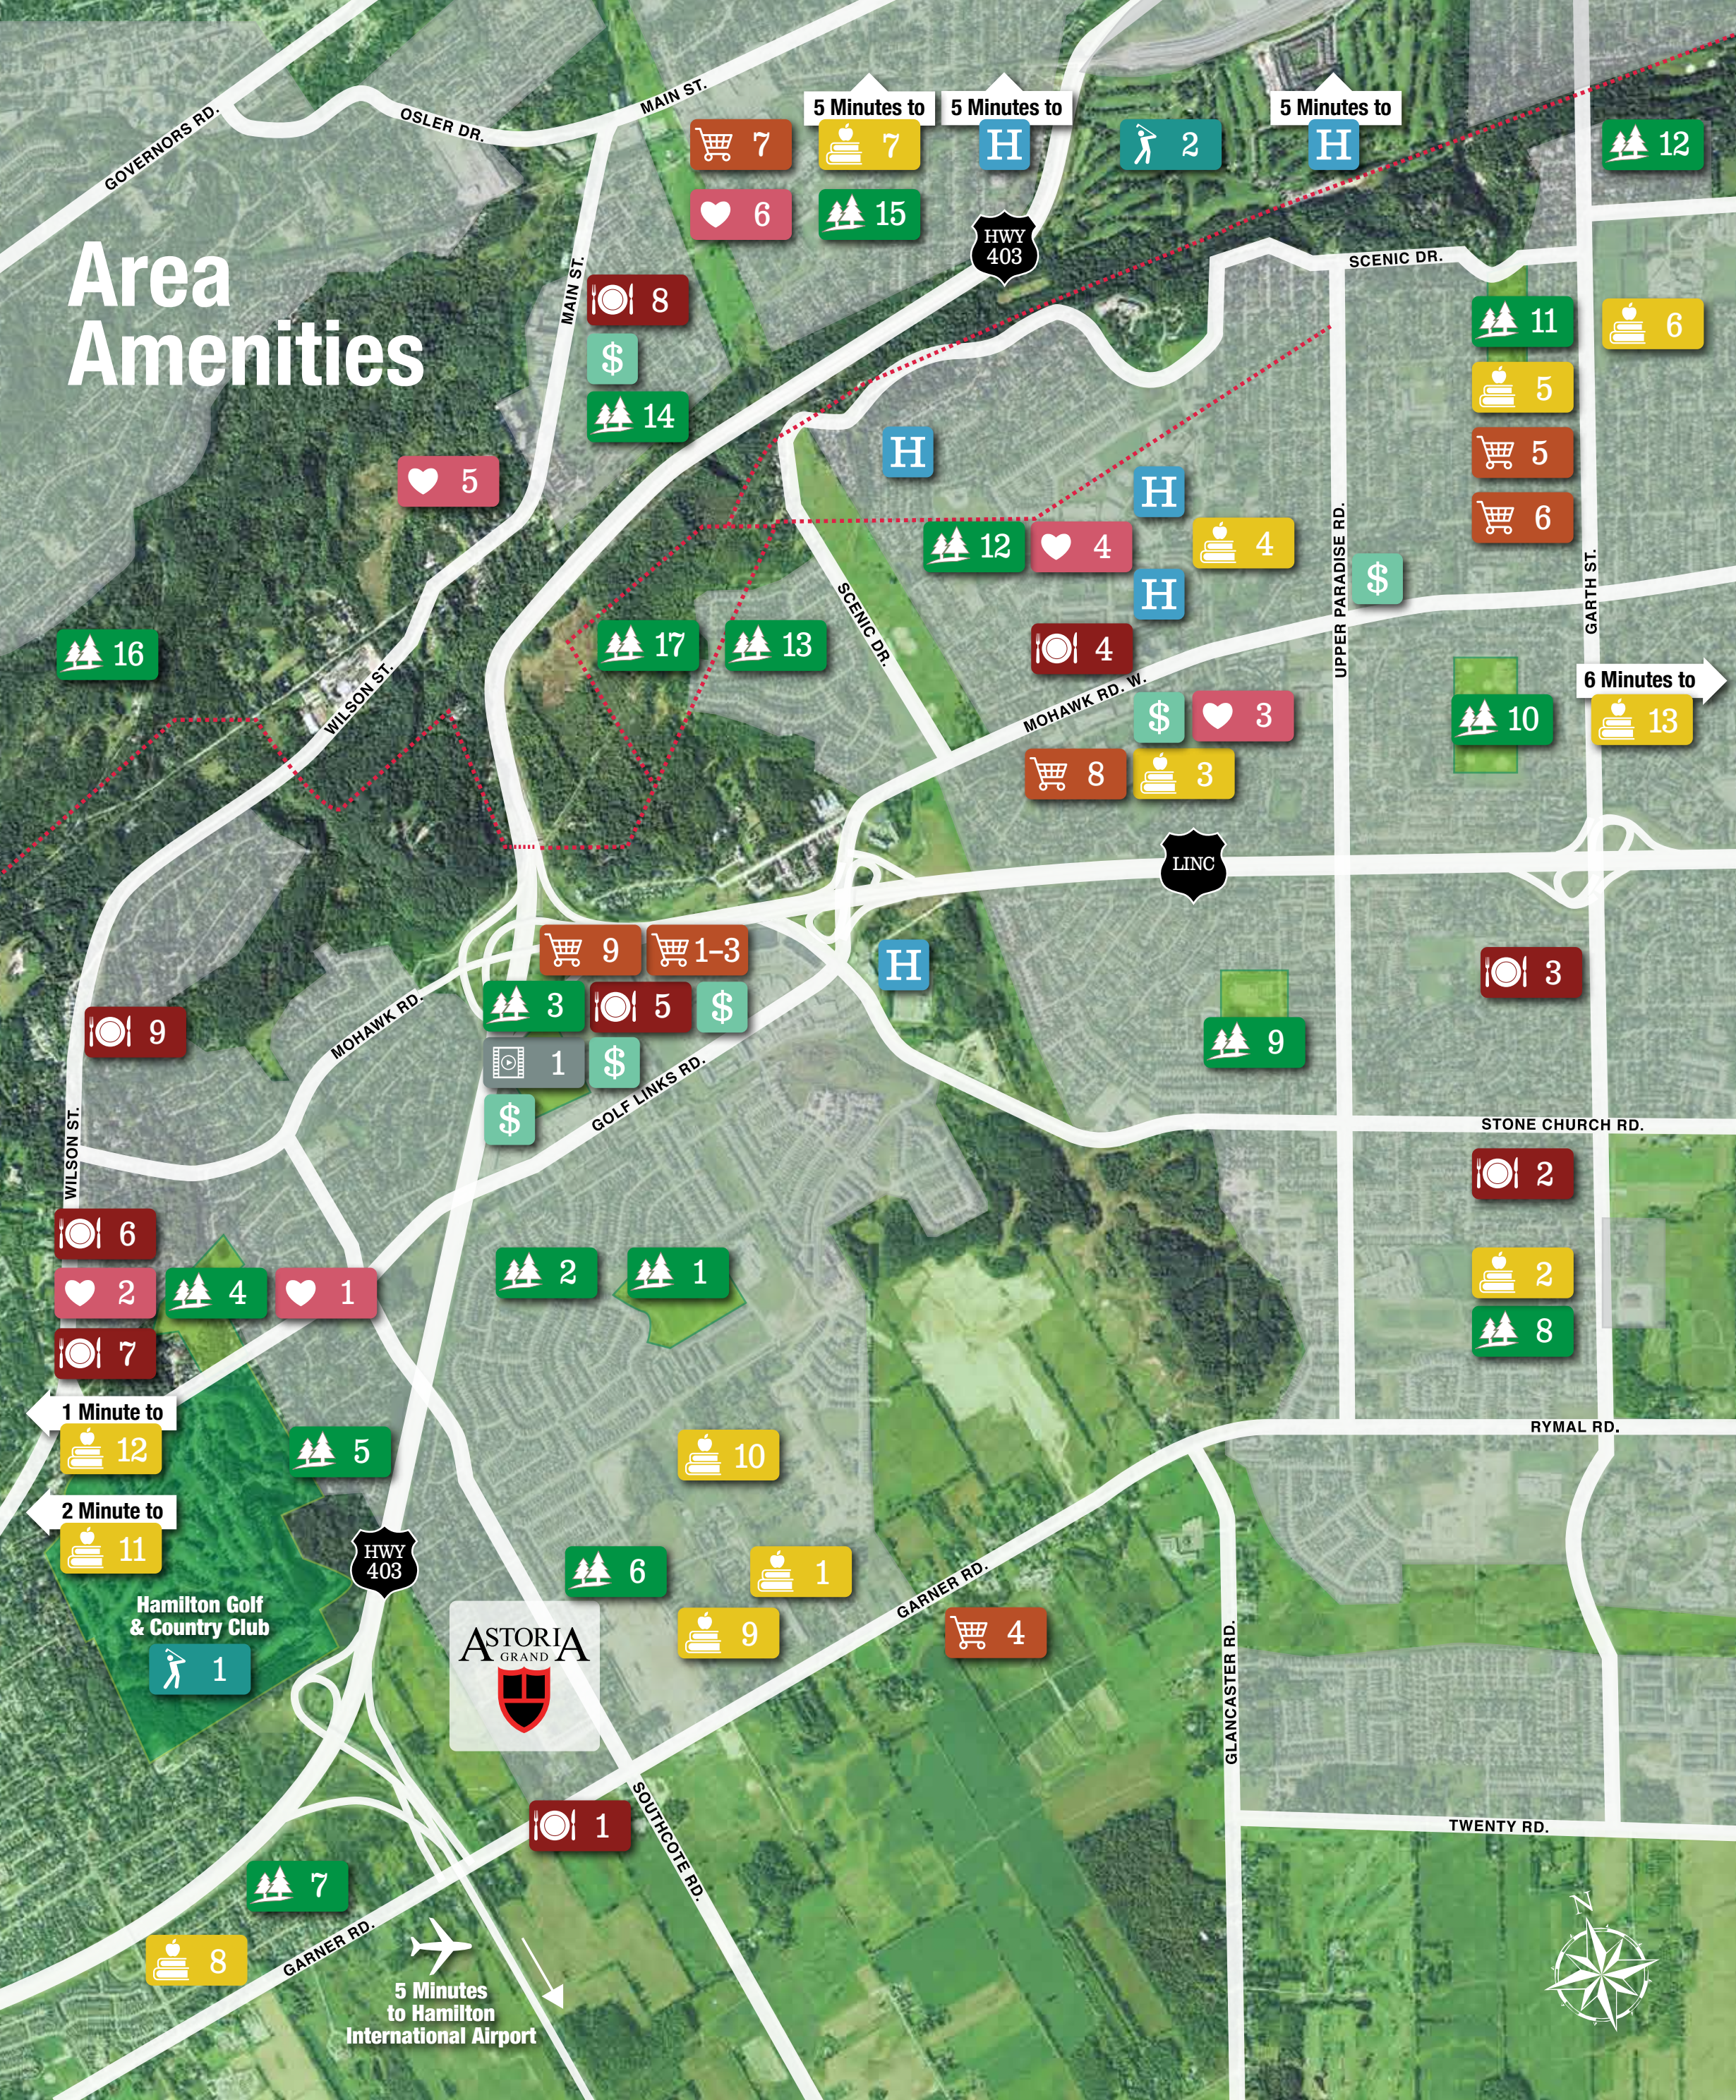

Area Amenities

Live Close To Everything

- PARKS & CONSERVATION AREAS**
 - Meadowlands Community Park
 - Kitty Murray Park
 - Cinema Dog Park
 - Golf Links Park
 - Pincrest Park
 - Moorland Park
 - Maple Lane Park
 - William Schwenger Park
 - Shawinigan Park
 - William McCulloch Park
 - Colquhoun Park
 - Mountview Park
 - Scenic Woods Park
 - White Chapel Memorial Gardens
 - Alexander Park
 - Dundas Valley Conservation Area
 - Iroquoia Heights Conservation Area

- ENTERTAINMENT**
 - SilverCity Ancaster Cinemas

- COMMUNITY AREA**
 - Hamilton Public Library – Local History & Archives
 - Hamilton Public Library – Ancaster Branch
 - Sir Allan MacNab Recreation Centre
 - Chedoke Twin Pad Arena
 - Wentworth Triple Rinks Arena
 - Alexander Park Rink

- RESTAURANTS**
 - Southcote 53 Tap and Grill
 - Safin Grill
 - South Garden Restaurant
 - Venice Beach Pizza & Wings
 - Lone Star Texas Grill
 - Tim Hortons
 - Monfort Grill House
 - Royal Pho
 - Swiss Chalet Rotisserie & Grill
 - Buffalo Wild Wings
 - Subway
 - A&W
 - Jack Astor's
 - Kelsey's
 - Coach & Lantern Pub
 - Rousseau House Restaurant and Lounge
 - West End Diner
 - Ancaster Old Mill

- BANKS**
- HOSPITALS/MEDICAL CENTRES**
- TRAIL**